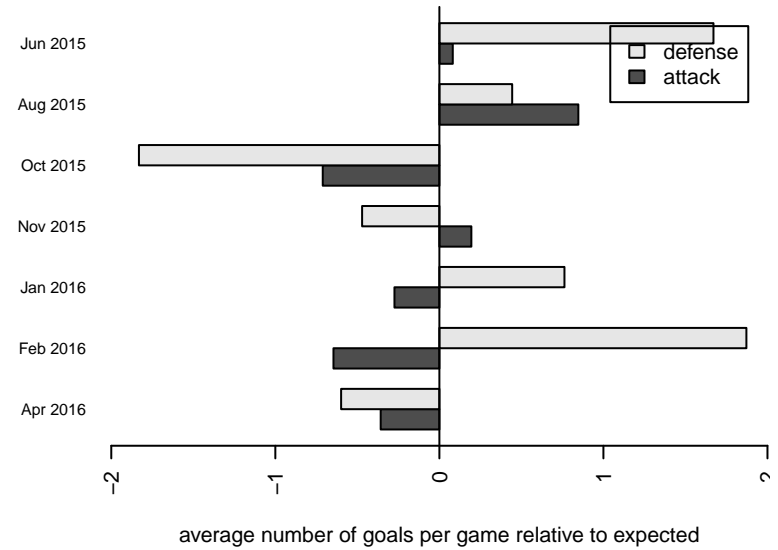

Performance relative to 13 month average