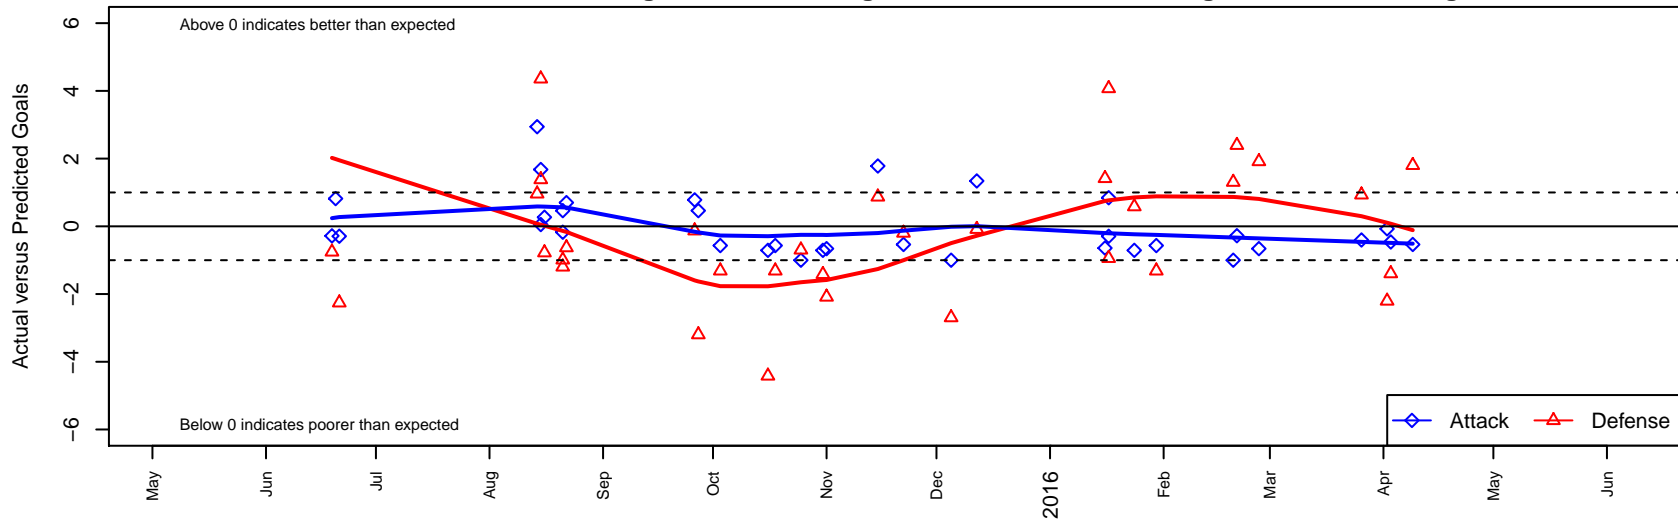

Crossfire Premier D B01

Crossfire Premier SC
 Redmond, WA
 B01 total strength=663
 attack=0.53 defense=0.73
 fall league = RCL B01 Div 5
 spr league = Win RCL B01 Div 5
 notes= Mercado 2013-14; Gores 2015

Crossfire Premier D B01
 Dots are actual minus expected GF (blue circles) and GA (red triangles).
 Blue line is smoothed change in attack strength. Red is smoothed change in defense strength.

**attack and defense variance (black dot)
relative to other teams
and top 10 in region**