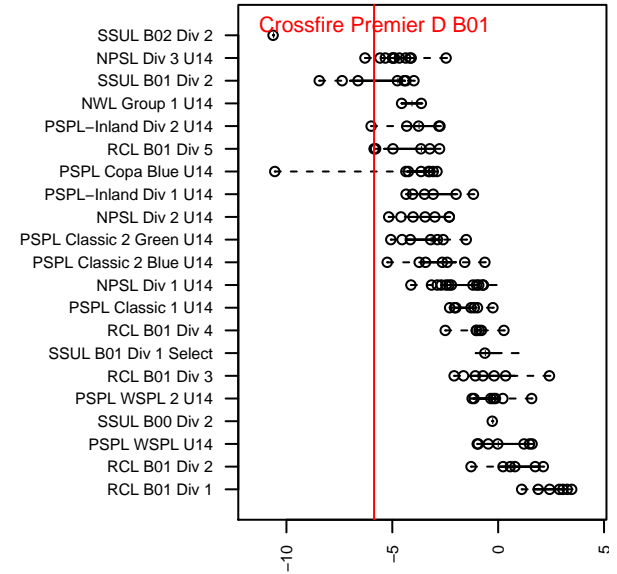

**attack and defense rating
relative to others at age
and all opponents in last 13 months**