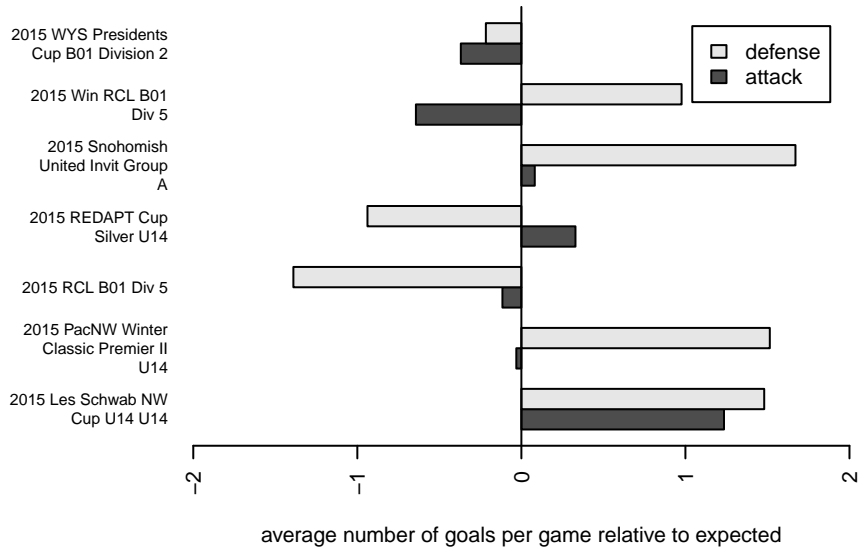

Performance relative to 13 month average