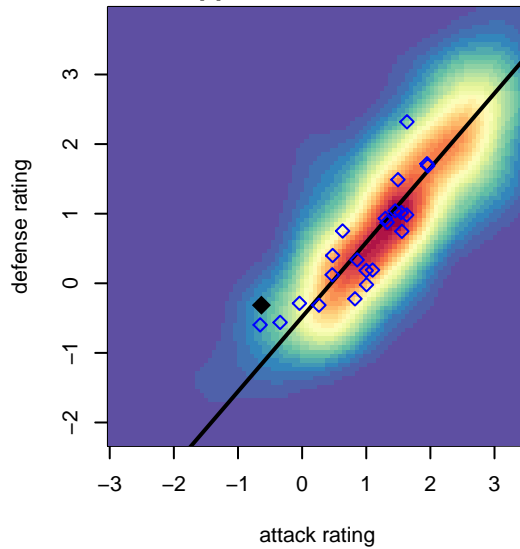

**attack and defense rating
relative to others at age
and all opponents in last 13 months**